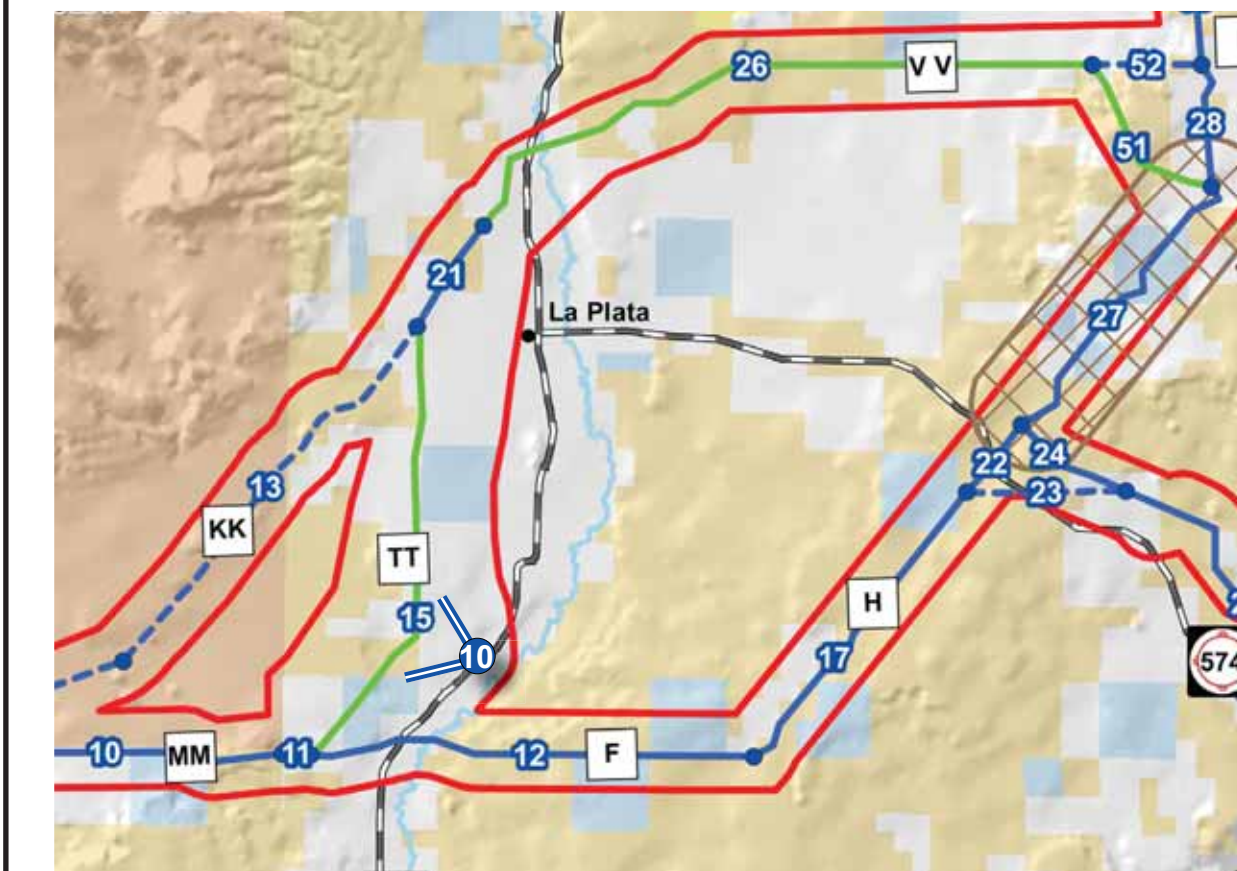

# ENERGY CONNECT

Existing View

View **12**

View looking west-northwest from 1639 Road approximately 0.2 mile west of New Mexico Highway 170.

Simulated View